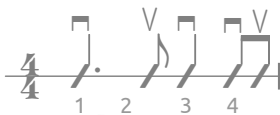

Oh! Susanna

♩ = 90

Chords: G, D⁷, G, D⁷, G

Musical notation for the first system, including a treble clef staff with notes and a guitar staff with fret numbers. Chords G and D⁷ are indicated above the staff.

Chords: C, G, D⁷, G, D⁷, G

Musical notation for the second system, including a treble clef staff with notes and a guitar staff with fret numbers. Chords C, G, and D⁷ are indicated above the staff.

Incy Wincy Spider

Chords: C, G, Am, C, G, Em, Am, D⁷, G

Musical notation for the second system, including a treble clef staff with notes and a guitar staff with fret numbers. Chords C, G, Am, C, G, Em, Am, D⁷, and G are indicated above the staff.

chord diagrams:

Chord diagrams for G, D⁷, C, Em, Bm, and Am. Each diagram shows the fretboard with fingerings (1-4) and open strings (o) indicated.