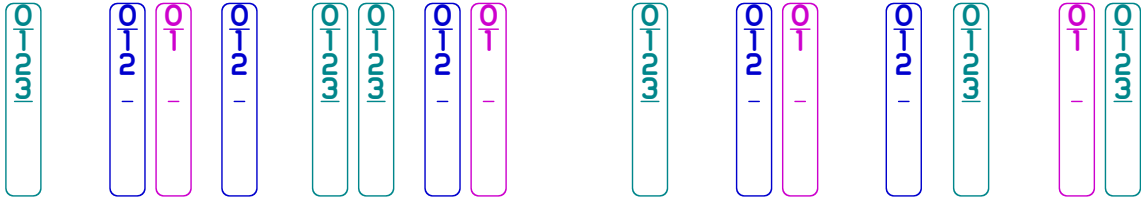

Learning to Play 4d

♩ = 80

Learning to Play 4e

♩ = 110