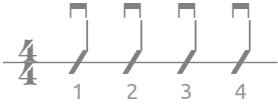

# Learning to Play 2c

$\text{♩} = 85$

**C** **Am** **C** **Am**

Musical notation for Learning to Play 2c, first system. Includes treble clef, 4/4 time signature, and guitar/ukulele fretboard diagrams.

**C** **Am** **C** **Am**

Musical notation for Learning to Play 2c, second system. Includes treble clef, 4/4 time signature, and guitar/ukulele fretboard diagrams.

# Learning to Play 3a

$\text{♩} = 80$

**G** **Em** **C** **D**

Musical notation for Learning to Play 3a, first system. Includes treble clef, 4/4 time signature, and guitar/ukulele fretboard diagrams.

**G** **Em** **C** **D**

Musical notation for Learning to Play 3a, second system. Includes treble clef, 4/4 time signature, and guitar/ukulele fretboard diagrams.