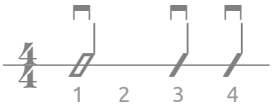

# Learning to Play 2c

$\text{♩} = 85$

**C** **Am** **C** **Am**

Musical notation for Learning to Play 2c, first system. Includes treble clef, 4/4 time signature, and guitar/ukulele fretboard diagrams.

**C** **Am** **C** **Am**

Musical notation for Learning to Play 2c, second system. Includes treble clef, 4/4 time signature, and guitar/ukulele fretboard diagrams.

# Learning to Play 3a

$\text{♩} = 80$

**G** **Em** **C** **D**

Musical notation for Learning to Play 3a, first system. Includes treble clef, 4/4 time signature, and guitar/ukulele fretboard diagrams.

**G** **Em** **C** **D**

Musical notation for Learning to Play 3a, second system. Includes treble clef, 4/4 time signature, and guitar/ukulele fretboard diagrams.