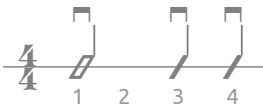

## Learning to Play 2a

Two staves of music for "Learning to Play 2a" in 4/4 time. The first staff contains four measures with chords C, G, C, and G. The second staff contains four measures with chords C, G, C, and G. Notes are color-coded: G is green, A is blue, and C is red. The melody consists of eighth notes and quarter notes.

## Learning to Play 2b

Two staves of music for "Learning to Play 2b" in 4/4 time. The first staff contains four measures with chords C, G, Am, and Em. The second staff contains four measures with chords C, G, Am, and Em. Notes are color-coded: G is green, A is blue, and C is red. The melody consists of eighth notes and quarter notes.